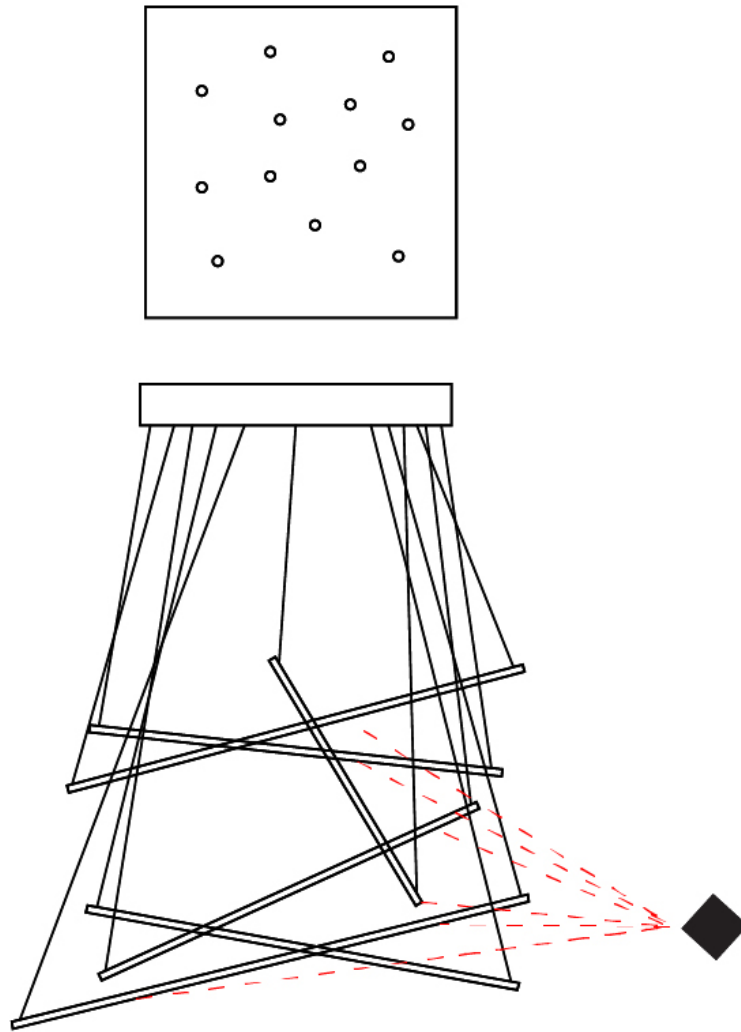

SPILLO 6 ROD SUSPENSION

D42053-

PROJECT

TYPE

SPECIFIER

QUANTITY

DATE

D