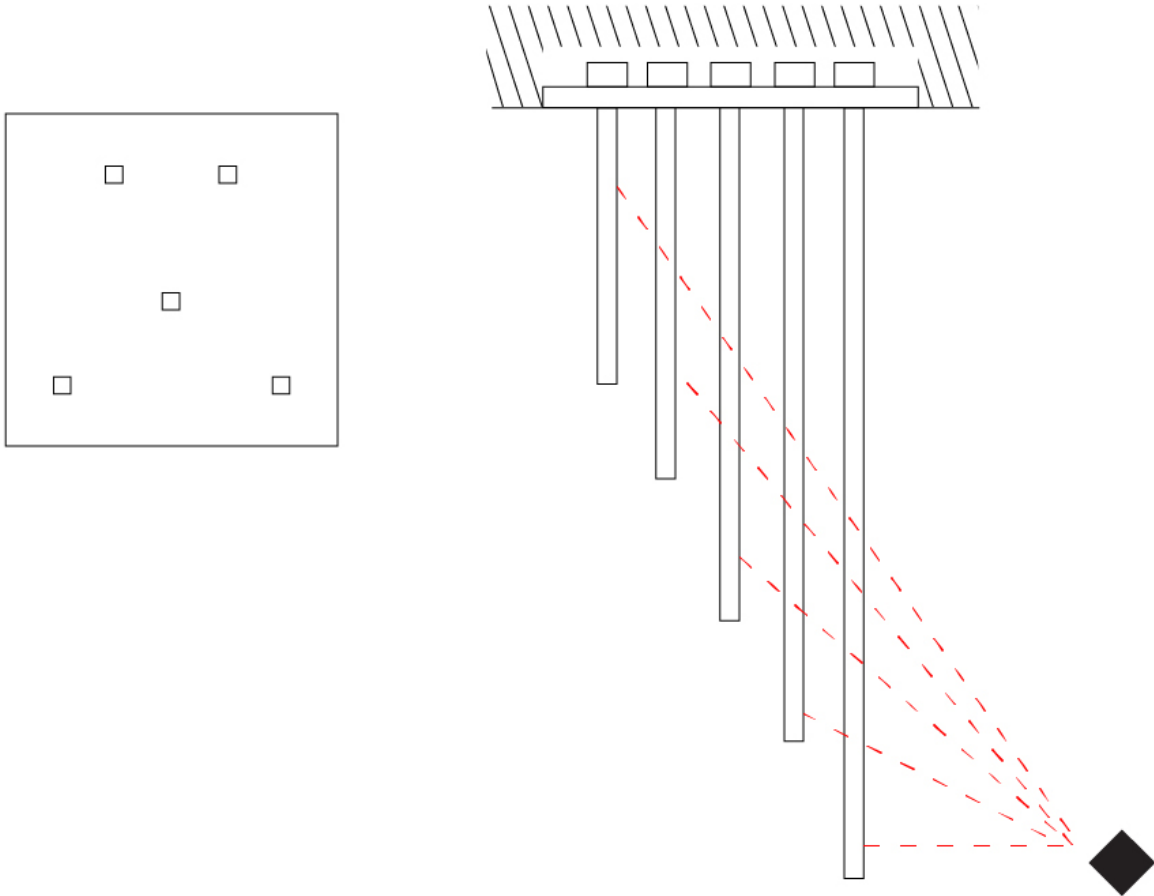

SPILLO 5 ROD SURFACE

D42068-

PROJECT
TYPE
SPECIFIER
QUANTITY
DATE

D