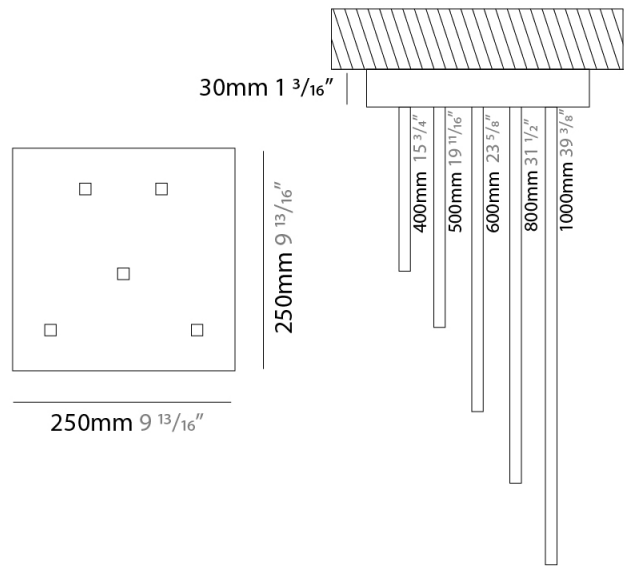

GENERAL

Series: Spillo
 Subseries: Spillo Horizontal
 Brand: Icone
 Division: Design
 Mounting Type: Suspension
 Mounting Location: Ceiling
 Subcategory: Ambient

PHYSICAL

Shape: Abstract
 Width (mm): 1040
 Width (in): 40 ¹⁵/₁₆
 Height (mm): 1500
 Height (in): 59 ¹/₁₆
 Light Distribution: Direct
 Fixture Finish: WHI / CHR / BGD
 Fixture Material: Brass

GENERAL

Series: Spillo
 Subseries: Spillo 5 Rod
 Brand: Icone
 Division: Design
 Mounting Type: Recessed
 Mounting Location: Ceiling
 Subcategory: Ambient

PHYSICAL

Shape: Abstract
 Width (mm): 50
 Width (in): 1 ¹⁵/₁₆
 Height (mm): 1000
 Height (in): 39 ³/₈
 Light Distribution: Adjustable
 Fixture Finish: WHI / BLK / CHR / BGD
 Fixture Material: Brass

LED

Color Temperature (°K): 2700 / 3000
 Nominal Lumen (lm): 3850
 CRI: >90 CRI
 Lamp Life (hrs): 50000

OPTICAL

Adjustability: Tilt 120°

RATINGS AND CERTIFICATIONS

Certified By: Certified for North American Standards
 IP rating: IP20