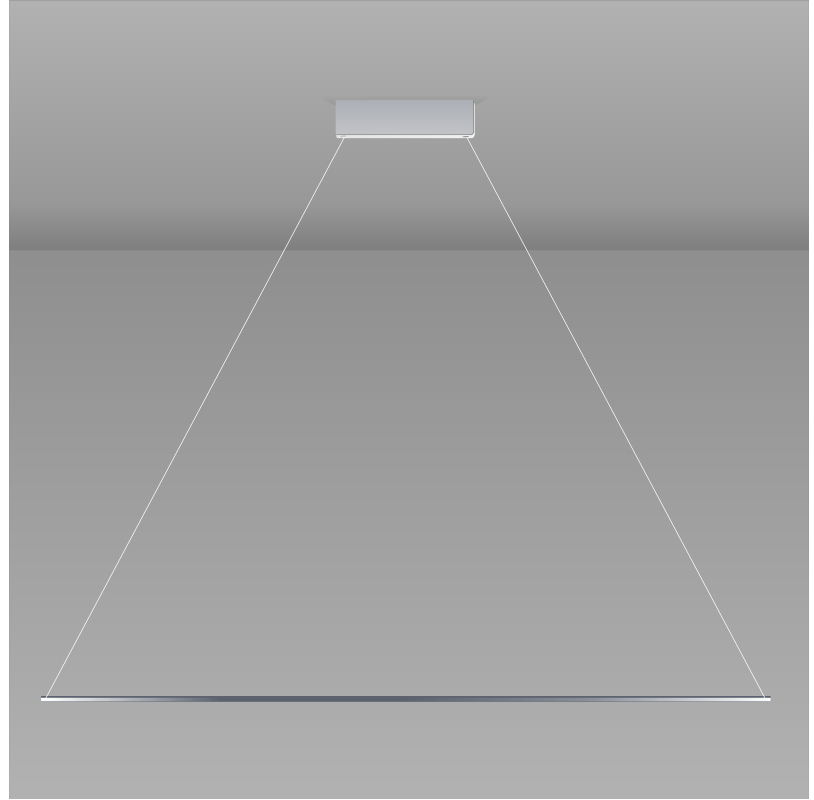

SPILLO HORIZONTAL SUSPENSION

D42050- _____ - _____
base number   Color   Finish
                         Temperature   Options

1. To build a product code in our configurator select the specify button on the base model # product page
2. To build a manual product code on this datasheet choose from the options listed below in blue font and add the suffix to the base model #

GENERAL

Series: Spillo
Subseries: Spillo Horizontal
Brand: Icone
Division: Design
Mounting Type: Suspension
Mounting Location: Ceiling
Subcategory: Ambient

PHYSICAL

Shape: Abstract
Width (mm): 1040
Width (in): 40 ¹⁵/₁₆
Height (mm): 1500
Height (in): 59 ¹/₁₆
Light Distribution: Direct
Fixture Finish: WHI / CHR / BGD
Fixture Material: Brass

ELECTRICAL

Lamp Type: LED
Total Output Wattage (W): 13.20
Dimming: 0-10V Dimming
Driver Included: Yes
Driver Location: Integrated
Driver Type: Constant Current - 120Vac - non-dimming
Driver Class: Class 2
Input Voltage (V): 120 - 277
Output Voltage (V): 12
Upon Request: (Not included - see components) Remote: 0-10Vdc dimming / 277Vac

LED

Color Temperature (°K): 2700 / 3000
Nominal Lumen (lm): 1100
CRI: >90 CRI
Lamp Life (hrs): 50000

OPTICAL

RATINGS AND CERTIFICATIONS

Certified By: Certified for North American Standards
IP rating: IP20